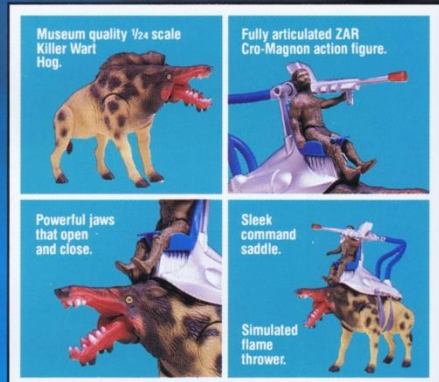

**Motorized
WALKING
Action**

DINO-RIDERS® Harness the Power of Dinosaurs®

TYCO BOYS ACTION

ICE AGE™

Dino-Riders Sabre Tooth Tiger with Kub

New No. 9146

This realistic replica really looks alive. The articulated Sabre Tooth Tiger is fully accessorized with rotating laser guns and comes with "KUB," a Cro-Magnon caveman action figure.

Standard Pack: 12
Carton Weight: 10.1 lbs.
Cube: 2.2
Package Size: 12 1/2" x 8" x 3"

Dino-Riders Killer Wart Hog with Zar

New No. 9147

This awesome creature features fierce snapping jaws and is accessorized with a simulated ice cutting flame thrower. Commanding the Killer Wart Hog is "ZAR," a Cro-Magnon caveman.

Standard Pack: 12
Carton Weight: 10.1 lbs.
Cube: 2.2
Package Size: 12 1/2" x 8" x 3"

Dino-Riders Giant Ground Sloth with Ulk

No. 9148

New

This Ice Age monster is fully poseable—so he can rear up on his hind legs for defense. The Giant Ground Sloth features a removable command module that transforms into an Ice Age fortress.