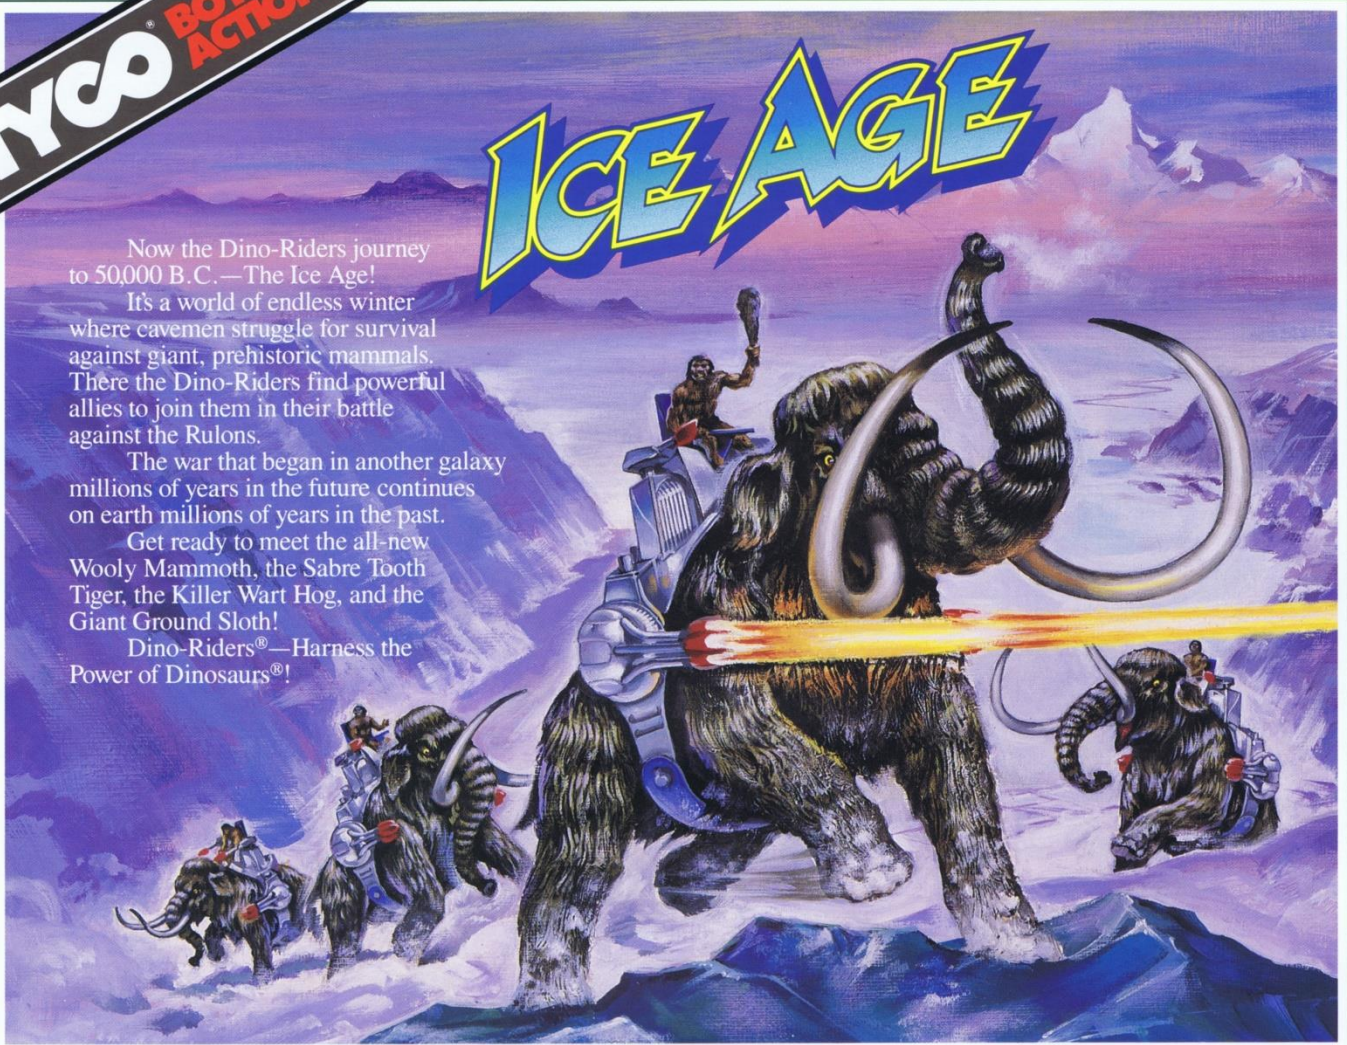

TYCO

**TYCO TOYS
SPRING 1990**

DINO-RIDERS®

Harness the Power of Dinosaurs®

TYCO BOYS ACTION

ICE AGE

Now the Dino-Riders journey to 50,000 B.C.—The Ice Age!

It's a world of endless winter where cavemen struggle for survival against giant, prehistoric mammals. There the Dino-Riders find powerful allies to join them in their battle against the Rulons.

The war that began in another galaxy millions of years in the future continues on earth millions of years in the past.

Get ready to meet the all-new Woolly Mammoth, the Sabre Tooth Tiger, the Killer Wart Hog, and the Giant Ground Sloth!

Dino-Riders®—Harness the Power of Dinosaurs®!

**Dino-Riders Woolly Mammoth
with GROM Neanderthal Caveman
and Full Battle Accessories**
No. 9145

New

The Ultimate Ice Age Mammal—the Woolly Mammoth—thunders onto the scene with realistic motorized walking action. This authentic 1/24th scale museum quality replica is fully armed and features “Grom,” the Neanderthal Caveman.

**Motorized
WALKING
Action**

DINO-RIDERS® Harness the Power of Dinosaurs®

TYCO BOYS ACTION

ICE AGE™

Dino-Riders Sabre Tooth Tiger with Kub

New No. 9146

This realistic replica really looks alive. The articulated Sabre Tooth Tiger is fully accessorized with rotating laser guns and comes with "KUB," a Cro-Magnon caveman action figure.