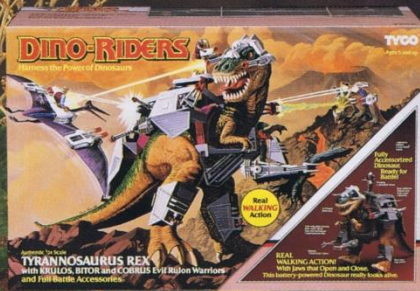

**Rulons Tyrannosaurus-Rex
with Krulos, Bitor and Cobrus
and Full Battle Accessories
No. 9160**

Authentic 1/24th scale Tyrannosaurus Rex is the most terrible war machine of all. Evil Rulon leader Krulos controls the monster from high atop the pivoting command tower. Rulon Bitor and Cobrus man laser tail guns.

Standard Pack: 4
Carton Weight: 15.8 lbs.
Cube: 4.05
Package Size: 24" x 14" x 10"

Rulon brain box with rotating laser guns.

Fully articulated figure atop the pivoting command tower.