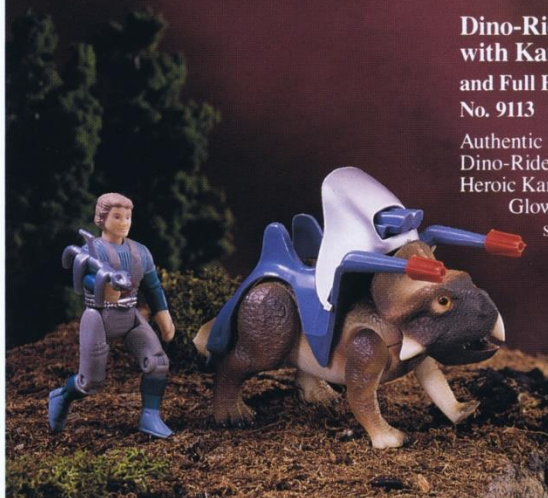

Dino-Riders Protoceratops with Kanon and Full Battle Accessories

No. 9113

Authentic 1/24th scale Protoceratops is the Dino-Riders' armored personnel carrier. Heroic Kanon rides into battle with Nite-Glow viewing port and blazing side guns.