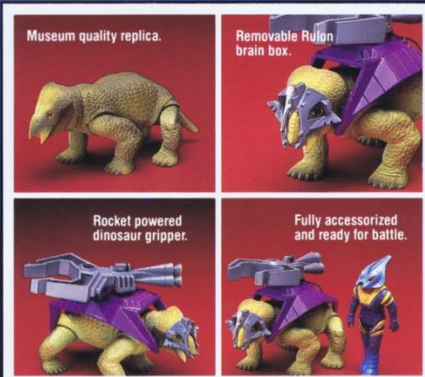

No. 9114

Authentic 1/24th scale Struthiomimus is a fleet-footed supply carrier. With Nimbus in the pilot's seat, this Struthiomimus can overcome any battlefield obstacle. Features opening message carrier tube and pivoting laser guns!

Standard Pack: 12
 Carton Weight: 5.8 lbs. • Cube: 1.0
 Package Size: 6" x 9 7/8" x 2 1/2"

Dino-Riders Protoceratops with Kanon and Full Battle Accessories

No. 9113

Authentic 1/24th scale Protoceratops is the Dino-Riders' armored personnel carrier. Heroic Kanon rides into battle with Nite-Glow viewing port and blazing side guns.

Standard Pack: 12
 Carton Weight: 5.8 lbs. • Cube: 1.0
 Package Size: 6" x 9 7/8" x 2 1/2"

Rulons Placerias with Skate and Full Battle Accessories

No. 9117

Authentic 1/24th scale Placerias is kept under Rulon control with the removable Brain Box. Evil Warrior Skate guides the missile-launched Gripper Jaws for trapping other dinosaurs.

Standard Pack: 12
 Carton Weight: 5.8 lbs. • Cube: 1.0
 Package Size: 6" x 9 7/8" x 2 1/2"

Dino-Riders Dimetrodon with Shado and Full Battle Accessories
No. 9124

Authentic 1/24th scale Dimetrodon is the Dino-Riders' secret infiltrator. Heroic Shado hides behind his huge sail. Features snapping jaws, anti-aircraft seat with twin laser guns and removable sail shield.