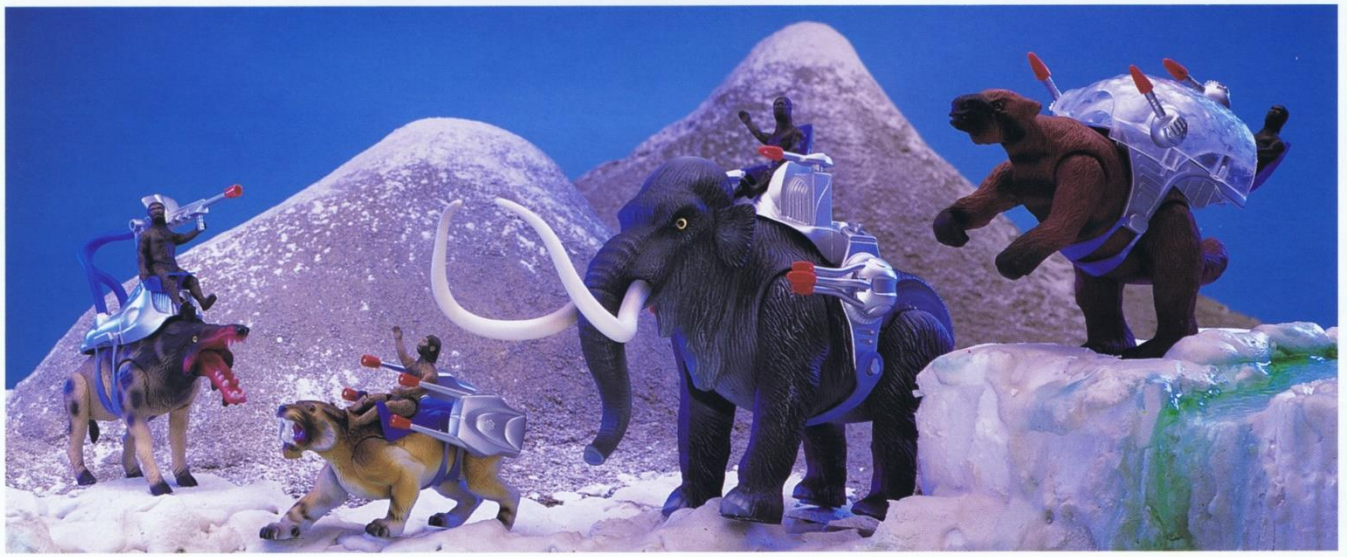

TYCO

**TYCO TOYS
SPRING 1990**

DINO-RIDERS®

Harness the Power of Dinosaurs®

TYCO BOYS ACTION

ICE AGE

Now the Dino-Riders journey to 50,000 B.C.—The Ice Age!

It's a world of endless winter where cavemen struggle for survival against giant, prehistoric mammals. There the Dino-Riders find powerful allies to join them in their battle against the Rulons.

The war that began in another galaxy millions of years in the future continues on earth millions of years in the past.

Get ready to meet the all-new Woolly Mammoth, the Sabre Tooth Tiger, the Killer Wart Hog, and the Giant Ground Sloth!

Dino-Riders®—Harness the Power of Dinosaurs®!

**Dino-Riders Woolly Mammoth
with GROM Neanderthal Caveman
and Full Battle Accessories**
No. 9145

New

The Ultimate Ice Age Mammal—the Woolly Mammoth—thunders onto the scene with realistic motorized walking action. This authentic 1/24th scale museum quality replica is fully armed and features “Grom,” the Neanderthal Caveman.

**Motorized
WALKING
Action**

DINO-RIDERS® Harness the Power of Dinosaurs®

TYCO BOYS ACTION

ICE AGE™

Dino-Riders Sabre Tooth Tiger with Kub

New No. 9146

This realistic replica really looks alive. The articulated Sabre Tooth Tiger is fully accessorized with rotating laser guns and comes with "KUB," a Cro-Magnon caveman action figure.