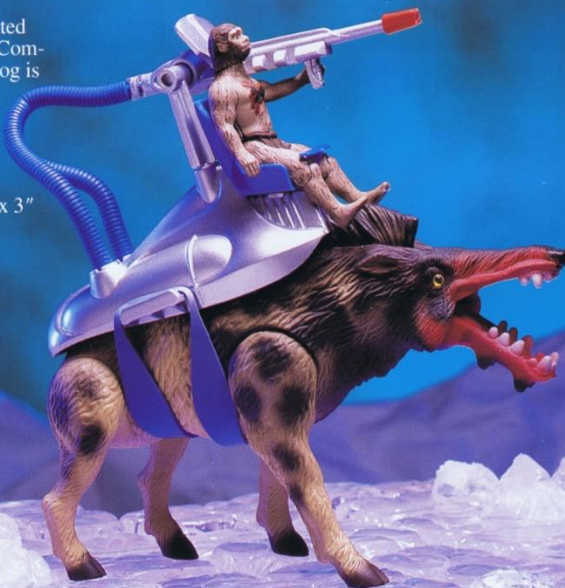

Dino-Riders®—Harness the Power of Dinosaurs®!

**Dino-Riders Woolly Mammoth
with GROM Neanderthal Caveman
and Full Battle Accessories**
No. 9145

New

The Ultimate Ice Age Mammal—the Woolly Mammoth—thunders onto the scene with realistic motorized walking action. This authentic 1/24th scale museum quality replica is fully armed and features “Grom,” the Neanderthal Caveman.

**Motorized
WALKING
Action**

DINO-RIDERS® Harness the Power of Dinosaurs®

TYCO BOYS ACTION

ICE AGE™

Dino-Riders Sabre Tooth Tiger with Kub

New No. 9146

This realistic replica really looks alive. The articulated Sabre Tooth Tiger is fully accessorized with rotating laser guns and comes with "KUB," a Cro-Magnon caveman action figure.

Standard Pack: 12
Carton Weight: 10.1 lbs.
Cube: 2.2
Package Size: 12 1/2" x 8" x 3"

Dino-Riders Killer Wart Hog with Zar

New No. 9147

This awesome creature features fierce snapping jaws and is accessorized with a simulated ice cutting flame thrower. Commanding the Killer Wart Hog is "ZAR," a Cro-Magnon caveman.

Standard Pack: 12
Carton Weight: 10.1 lbs.
Cube: 2.2
Package Size: 12 1/2" x 8" x 3"

Dino-Riders Giant Ground Sloth with Ulk

No. 9148

New

This Ice Age monster is fully poseable—so he can rear up on his hind legs for defense. The Giant Ground Sloth features a removable command module that transforms into an Ice Age fortress.