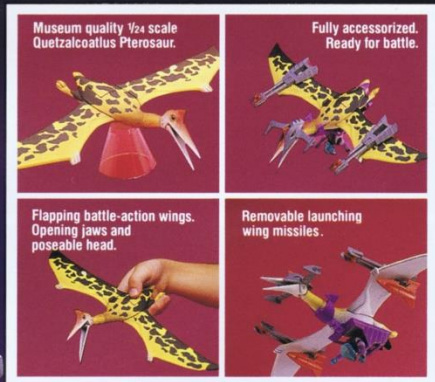

Dino-Riders Rulon Quetzalcoatlus with Algar

No. 9135

New

Here is a terrifying new sight with its Rulon Brain Box and hand released wing bombs. Rulon "ALGAR" is strapped in under the giant flapping wingspan of the Quetzalcoatlus.

Standard Pack: 12 • Carton Weight: 7.1 lbs.
Cube: 2.2 • Package Size: 12 1/2" x 8" x 3"