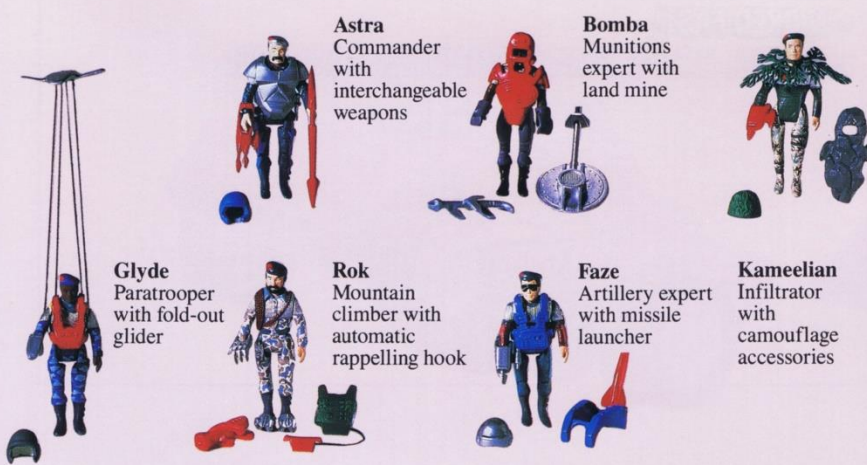

Astra
Commander with interchangeable weapons

Bomba
Munitions expert with land mine

Glyde
Paratrooper with fold-out glider

Rok
Mountain climber with automatic rappelling hook

Faze
Artillery expert with missile launcher

Kameelian
Infiltrator with camouflage accessories

Commando Action Figures No. 9109

The elite Dino-Riders Commando Team. Six-man combat team equipped with working weapon and individual bio card!

Standard Pack: 24
Carton Weight: 3.0 lbs. • Cube: .35
Package Size: 6" x 9" blister card