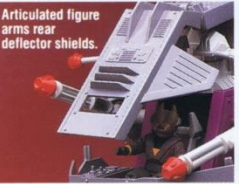

Fully accessorized and ready for battle.