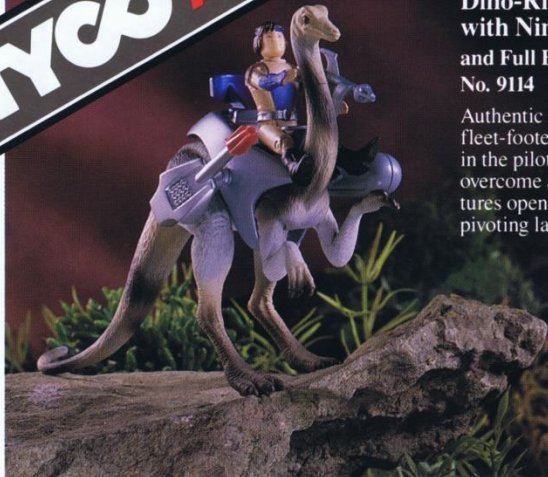

Standard Pack: 12 • Carton Weight: 7.1 lbs.
Cube: 2.2 • Package Size: 12 1/2" x 8" x 3"

Dino-Riders Rulon Quetzalcoatlus with Algar

No. 9135

New

Here is a terrifying new sight with its Rulon Brain Box and hand released wing bombs. Rulon "ALGAR" is strapped in under the giant flapping wingspan of the Quetzalcoatlus.

Standard Pack: 12 • Carton Weight: 7.1 lbs.
Cube: 2.2 • Package Size: 12 1/2" x 8" x 3"

DINO-RIDERS®

Harness the Power of Dinosaurs®

TYCO BOYS ACTION

Dino-Riders Struthiomimus with Nimbus and Full Battle Accessories

No. 9114

Authentic 1/24th scale Struthiomimus is a fleet-footed supply carrier. With Nimbus in the pilot's seat, this Struthiomimus can overcome any battlefield obstacle. Features opening message carrier tube and pivoting laser guns!